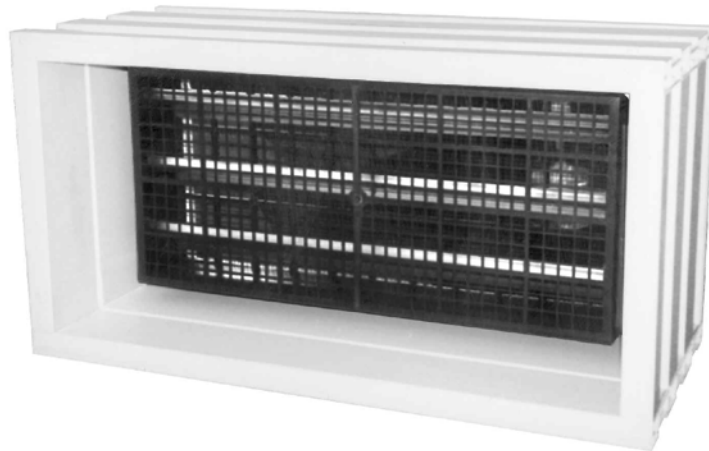

7277 S 10th St • Oak Creek WI 53154 • (414) 764 – 4455
www.WindowsByUnlimited.com

Automatic Vent Opens at 70°F and closes at 40°F *, assuring proper ventilation and energy savings year round!

All vinyl frame with full and nominal 8”, 10” and 12” wall depths available, provides a hassle free installation, saving you time and money.

Aluminum mesh screen helps prevent bugs and animals from entering the home.

65 sq. inch net free area allows maximum ventilation, reducing damage from excess moisture and dampness.

Stainless steel and corrosion resistant metal parts ensure a lifetime of service with minimal maintenance.